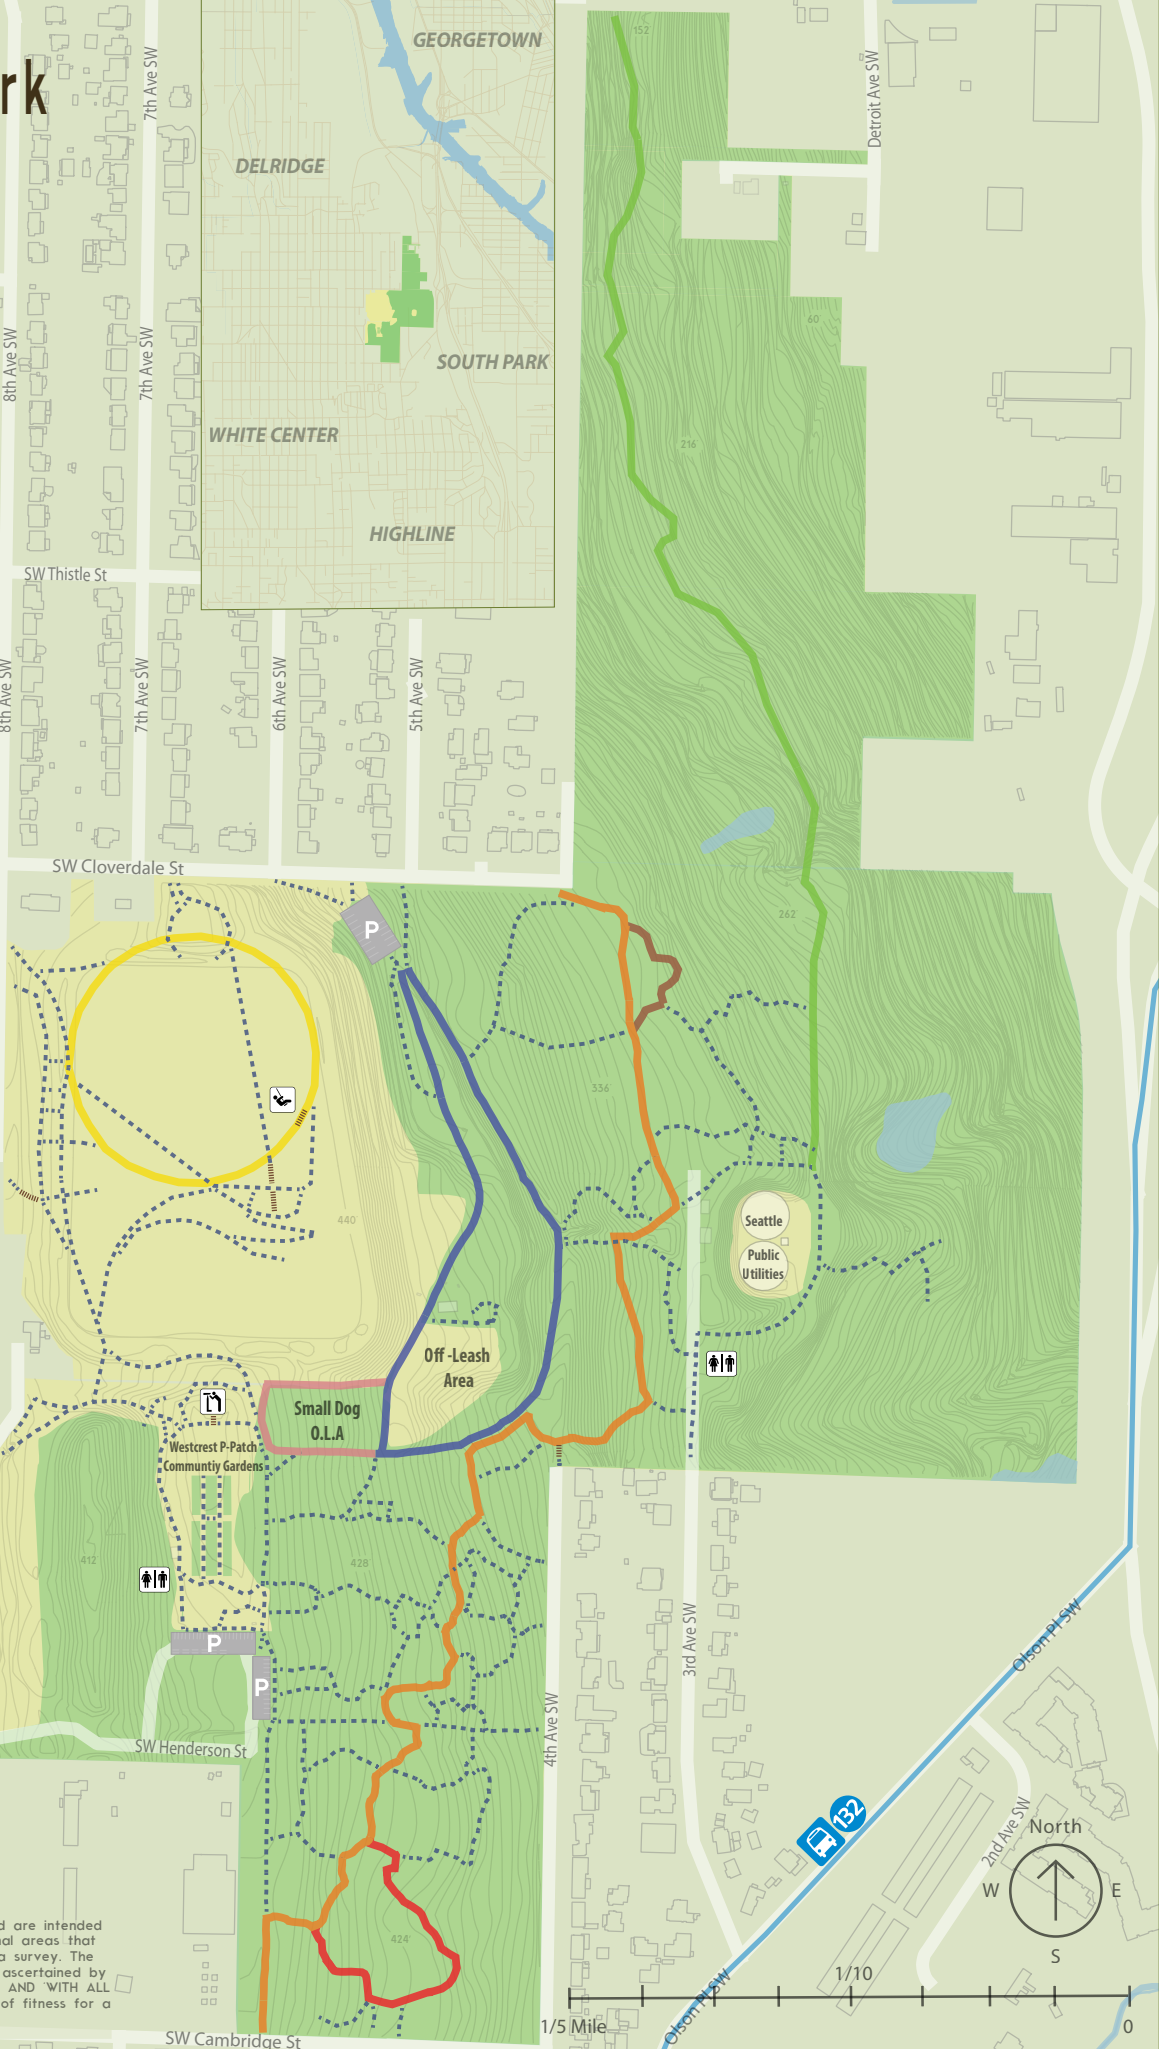

Westcrest Park

OFFICIAL TRAIL GUIDE:

Bathrooms

Parking Lots

Stairs

Bus Routes

Viewing Platform

Playground

Trail Lengths (mi.)

	West Duwamish Greenbelt Trail	0.7
	"Primitive" Trail	0.6
	"Off-Leash" Trail	0.5
	"Reservoir Loop" Trail	0.4
	Douglas Fir Spur Trail	0.2
	Big Leaf Maple Spur Trail	0.1
	"Small Dog" Trail	0.1
	All Other Trails	4.5

seattletrails.org

@SeattleTrails

@SeattleTrailsAlliance

Facebook.com/SeattleTrails

The Seattle Trails App

Map Disclaimer: The map features are approximate and are intended only to provide an indication of said feature. Additional areas that have not been mapped may be present. This is not a survey. The Seattle Trails Alliance assumes no liability for variation ascertained by actual survey. ALL DATA IS EXPRESSLY PROVIDED AS IS AND WITH ALL FAULTS. The Seattle Trails Alliance makes no warranty of fitness for a particular purpose.